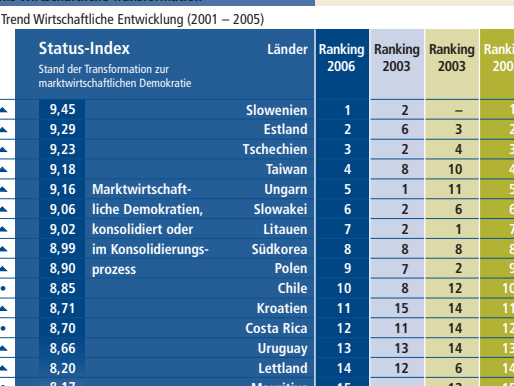

Bertelsmann Transformation Index BTI 2006

www.bertelsmann-transformation-index.de

119 Länder alphabetisch: Status-Index, Management-Index. Includes list of countries and their scores.

Main data table with columns: Ranking 2006, Ranking 2003, Länder, Status-Index, Management-Index, and individual indicator scores for 119 countries.